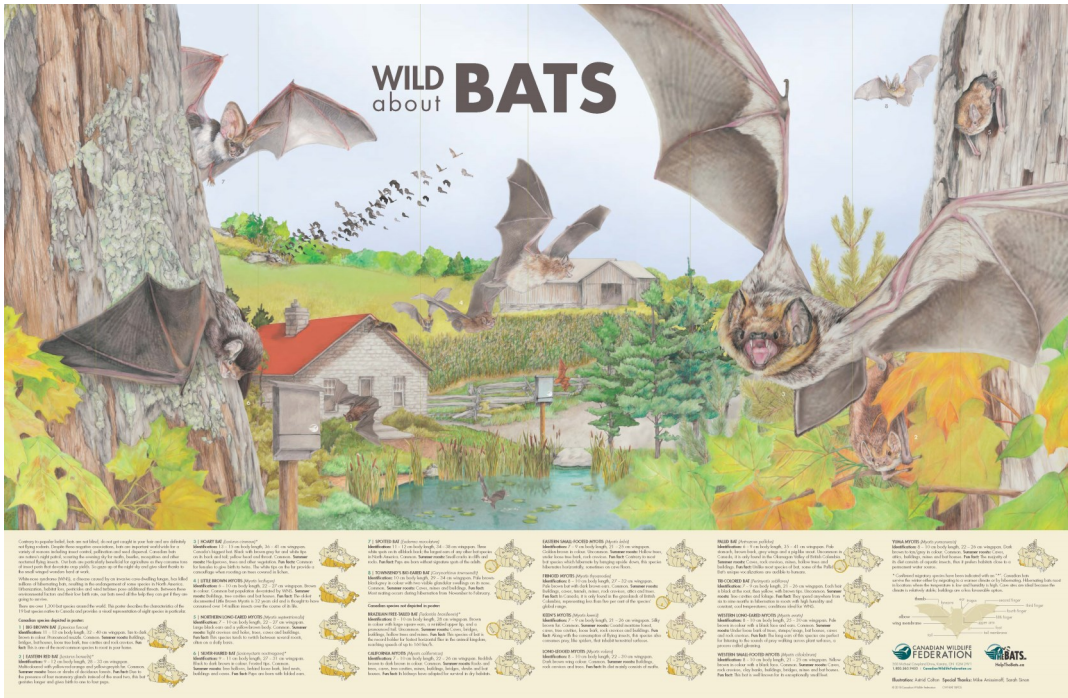

# Invasive Investigators

Resource: Class Poster

## Resource: Wildlife Posters—Canadian Wildlife Federation

Link: [Embrace the beauty of wildlife with a variety of posters and handouts from the Canadian Wildlife Federation](#)

\*Keep in mind when ordering posters PEI has no native turtle species and not all animals or plants picture will be native to PEI.

Example: Wild about bats

This resource was designed and illustrated by the Canadian Wildlife Federation. It was compiled as a resource for educators in our attempt to spread the word of its availability.